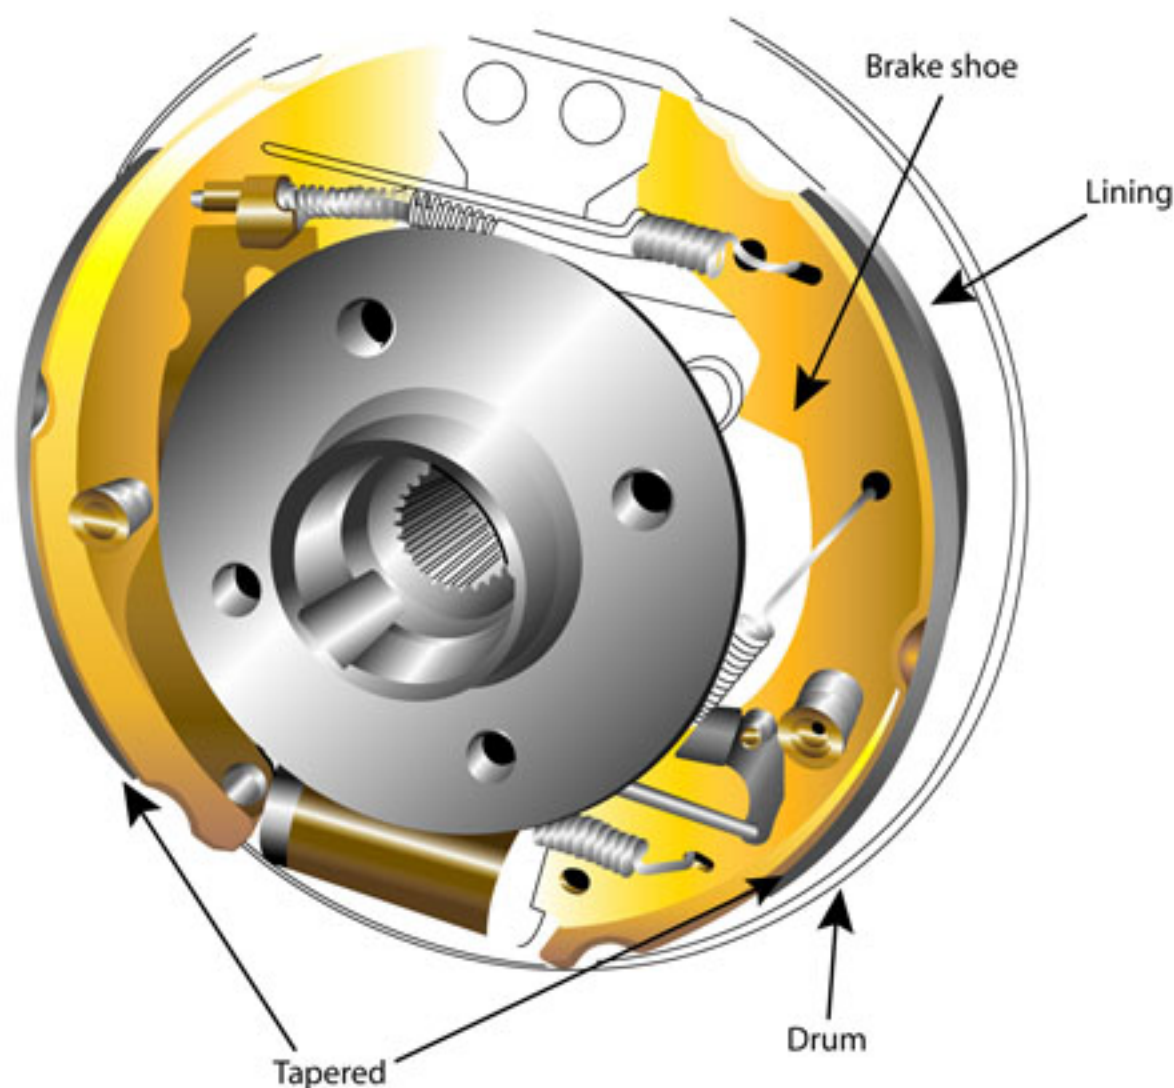

FRITEC®

FRICION TECHNOLOGY

ONE WAY DRUM BRAKE SHOES

With tapered lining, designed under OEM specs

Disc brake shoe for all vehicles

One Way Specific

One Way Fritaxi

One Way Golf cart

ONE WAY

This great product is the outcome of assembly, under strict specifications, a new brake shoe and an specially designed lining. As a result, shoe lining has a perfect contact with drum allowing an ideal braking balance between front and rear axles.